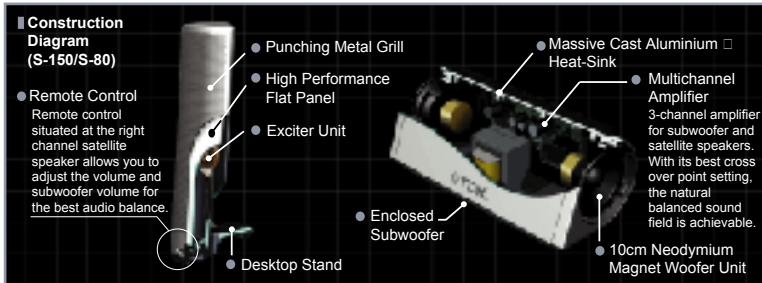

www.tdk-asia.com

Conventional Speakers
 Directional sound limits listening area

NXT Flat Panel
 Digital sweetspot transmission activates whole room sound.

Balanced Force Pipe

High Powered Bass Subwoofer
 Smoothest, Most Accurate Crossover Circuitry for Digital Source Media
 Optimized crossover and transfer functions ensure smooth frequency response

CD/DVD
 AUDIO
MP3
 PC GAMING

tremor specifications

SEE. HEAR. PLAY.

Tremor Features:	3 piece system: 2 slim profile speakers with Subwoofer Automatic thermal protection and soft limiting — no clipping Auto-sensing switch-on from standby mode			
Subwoofer Features:	Active force cancelled tube-subwoofer system Full magnetic shielding Massive cast aluminium heat-sink			
TDK Tremor Product:	Tremor S-150	Tremor S-80	Tremor S-60	Tremor S-40
System Peak Power	150 Watts	80 Watts	60 Watts	40 Watts
System RMS Power	75 Watts	40 Watts	30 Watts	20 Watts
Satellite Amplifier Power:	2 x 16.5 Watts RMS	2 x 7.5 Watts RMS	2 x 5 Watts RMS	2 x 5 Watts RMS
Subwoofer Amplifier power:	2 x 21 Watts RMS	1 x 25 Watts RMS	1 x 20 Watts RMS	1 x 10 Watts RMS
System frequency response:	50Hz - 20kHz	60Hz - 20kHz	60Hz - 20kHz	50Hz - 20kHz
Crossover:	250Hz	250Hz	250Hz	250Hz
3 piece speaker system includes:	2 satellite speakers 1 powered subwoofer AC adapter Audio connection cable			