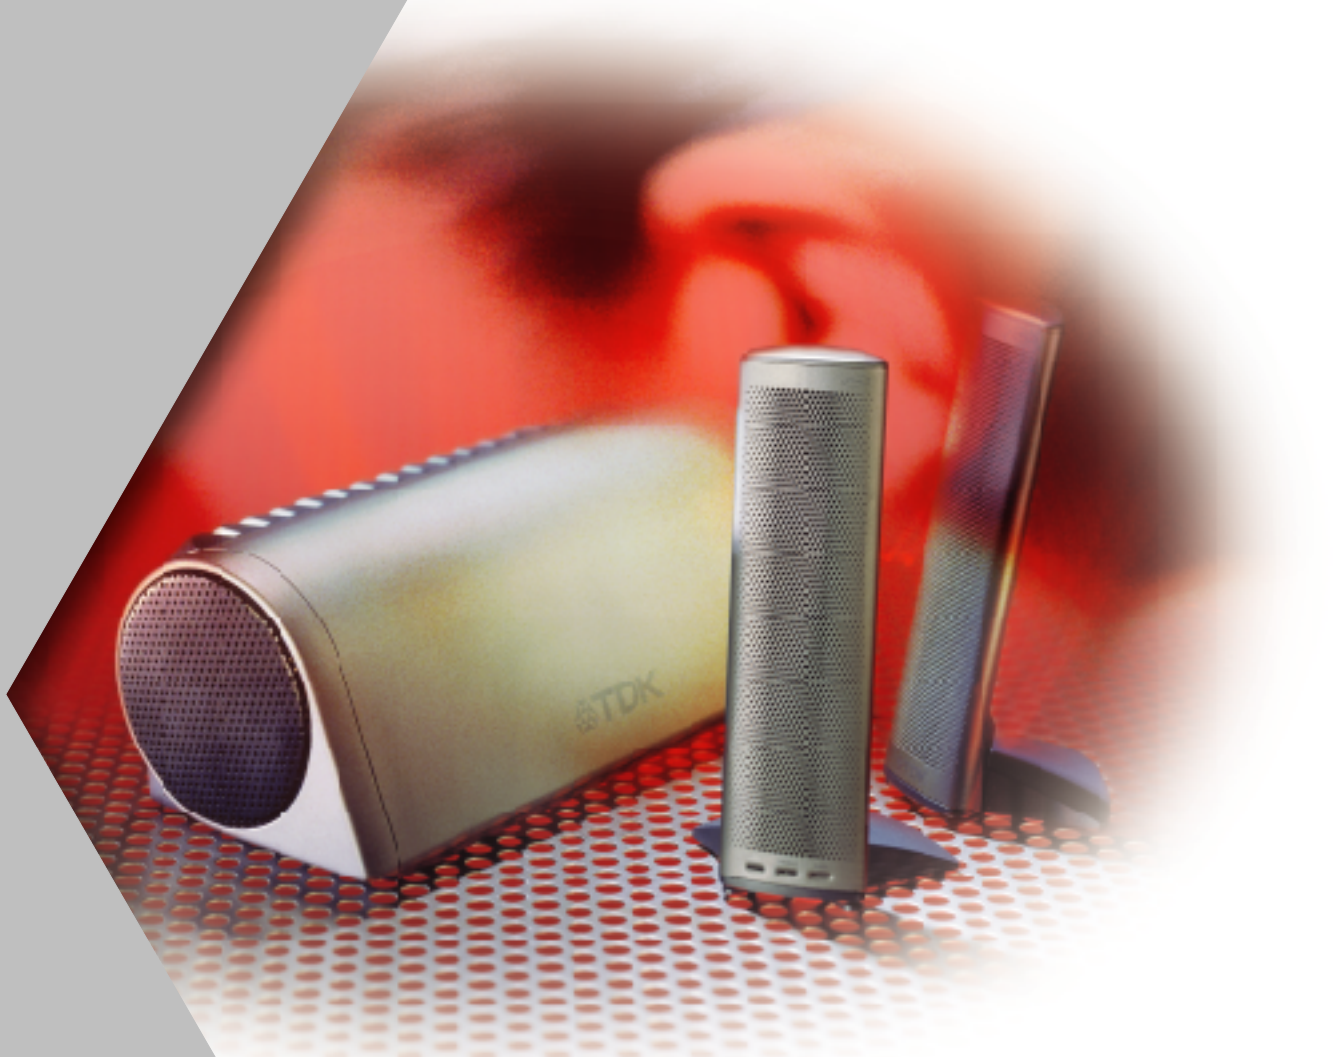

MULTIMEDIA SPEAKERS

tremor™

**BELIEVE YOUR EARS.
THIS IS REVOLUTIONARY.**

**SLIM PROFILE SATELLITES with
BALANCED FORCE PIPE SUB BASS SYSTEM**

- Dimensional Distributed Sound in an Ultra Slim Profile Panel System
- Space Saving Multi-Mount Satellite Flexibility
- Digital Sweetspot Transmission Activates Whole Room Sound
- Radical New Balanced Force Pipe High-Power Sub Bass Technology

Wafer Thin Satellites

Revolutionary NXT Technology Achieves New Sound Quality Levels for Multimedia Apps
 Perfect Sound Balance For Near Field PC Listening
 Distributed Mode Operation gives Low Distortion, High Levels of Detail and Wide Dynamic Range
 Broadest Ever Sweetspot Ensures Smooth Tonal Balance Everywhere In the Room
 Unique Design Allows for Unlimited Satellite Placement

www.tdk-asia.com

Conventional Speakers
 Directional sound limits listening area

NXT Flat Panel
 Digital sweetspot transmission activates whole room sound.

Balanced Force Pipe

High Powered Bass Subwoofer
 Smoothest, Most Accurate Crossover Circuitry for Digital Source Media
 Optimized crossover and transfer functions ensure smooth frequency response